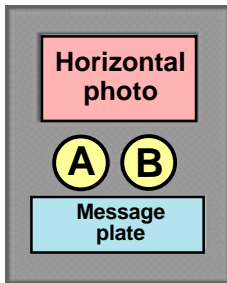

A New Programs Medallion Photo Plaque is a beautiful 7" x 9" walnut finish presentation plaque with a 3 1/2" x 5 1/2" opening for your photo. The photo slides in a slot in the top of the plaque and is protected by a stiff acrylic sheet. A perfect NSD Program gift for honors and appreciation ceremonies, service awards, tribal activities, game prizes, etc. The price of \$44.00 includes all engraving and ground shipping. Ships in 3 days or less.

JUST THREE STEPS TO ORDER

1. Check box for horizontal or Vertical photo plaque.

2. Position **(A)** on the diagrams at left is for a Native Sons and Daughters Medallion with the front of the medallion showing. Position **(B)** is for another Native Sons and Daughters Medallion with the Reverse showing. The Reverse may be engraved with up to two lines of engraving. No more than 36 letters and spaces per line looks best. Enter your engraving message here:

Top Line of engraving on MSD Medallion

Bottom Line of engraving on MSD Medallion

3. Enter engraving for the message plate. Maximum 4 lines of up to 50 letters per line. We will size and balance for appearance. Circle LG (large), MED (medium) or SM (small) to indicate relative sizes of lines, or let us make the choice. You can also attach a separate sheet with instructions, or call Big Eagle Charlie Stone, 888-222-8228, to discuss the order before you fax or mail it.