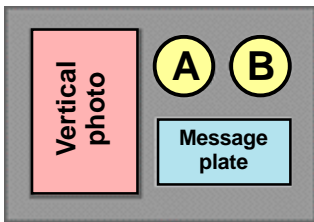

JUST THREE STEPS TO ORDER

1. Check box for horizontal or Vertical photo plaque.

2. Position **(A)** on the diagrams at left is for a Native Sons and Daughters Medallion with the front of the medallion showing. Position **(B)** is for another Native Sons and Daughters Medallion with the Reverse showing. The Reverse may be engraved with up to two lines of engraving. No more than 36 letters and spaces per line looks best. Enter your engraving message here:

Top Line of engraving on MSD Medallion

Bottom Line of engraving on MSD Medallion

3. Enter engraving for the message plate. Maximum 4 lines of up to 50 letters per line. We will size and balance for appearance. Circle LG (large), MED (medium) or SM (small) to indicate relative sizes of lines, or let us make the choice. You can also attach a separate sheet with instructions, or call Big Eagle Charlie Stone, 888-222-8228, to discuss the order before you fax or mail it.